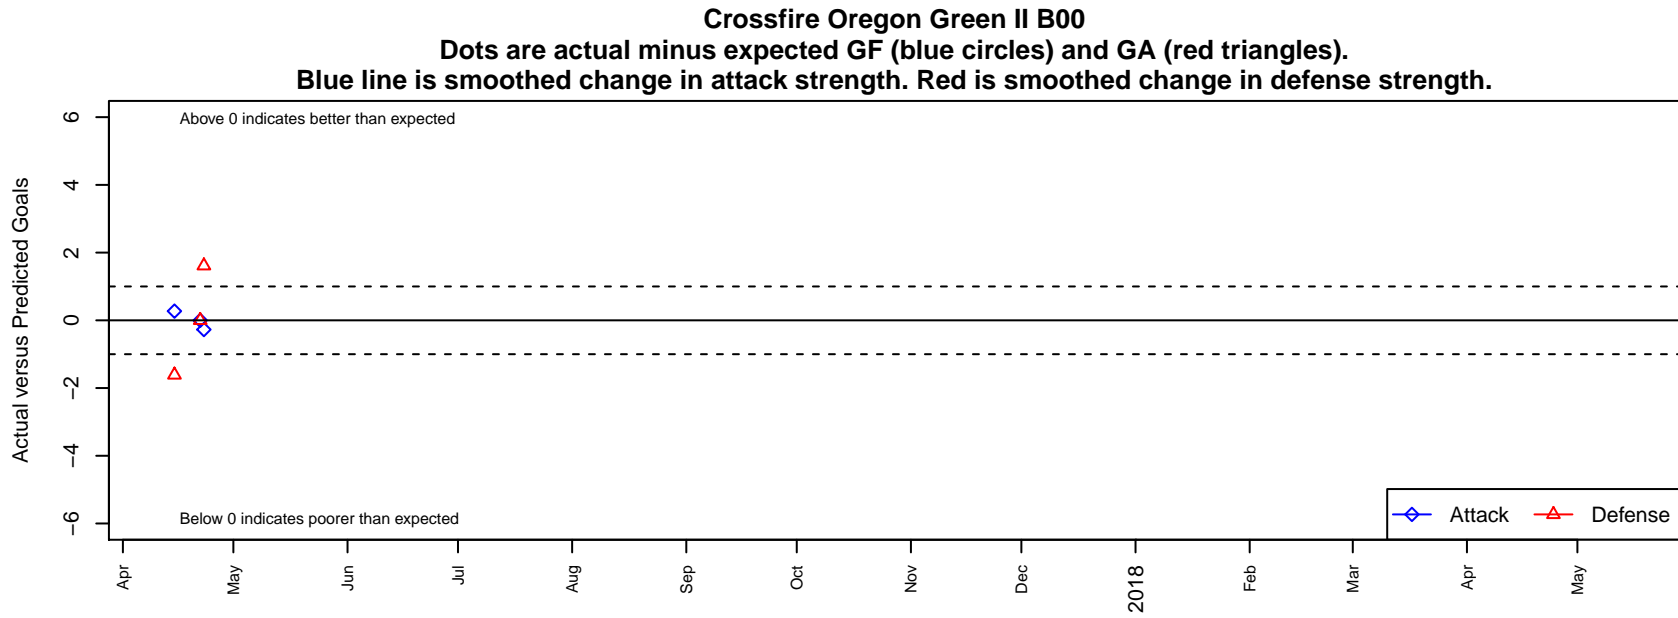

# Crossfire Oregon Green II B00

Crossfire Oregon  
Lake Oswego, OR  
B00 total strength=1556  
attack=17.93 defense=10.5

alt names used:

Venues played:  
2016 OYS Presidents Cup B99

<b>date</b>	<b>home</b>		<b>away</b>		<b>venue</b>	<b>pred.home</b>	<b>pred.away</b>
2017-04-23	Capital FC Timbers Red B00	1	Crossfire Oregon Green II B00	1	2016 OYS Presidents Cup B99	2.61	1.27
2017-04-22	Crossfire Oregon Green II B00	4	PCU White B00	2	2016 OYS Presidents Cup B99	4.00	2.00
2017-04-15	FC Portland White B00	4	Crossfire Oregon Green II B00	1	2016 OYS Presidents Cup B99	2.39	0.73